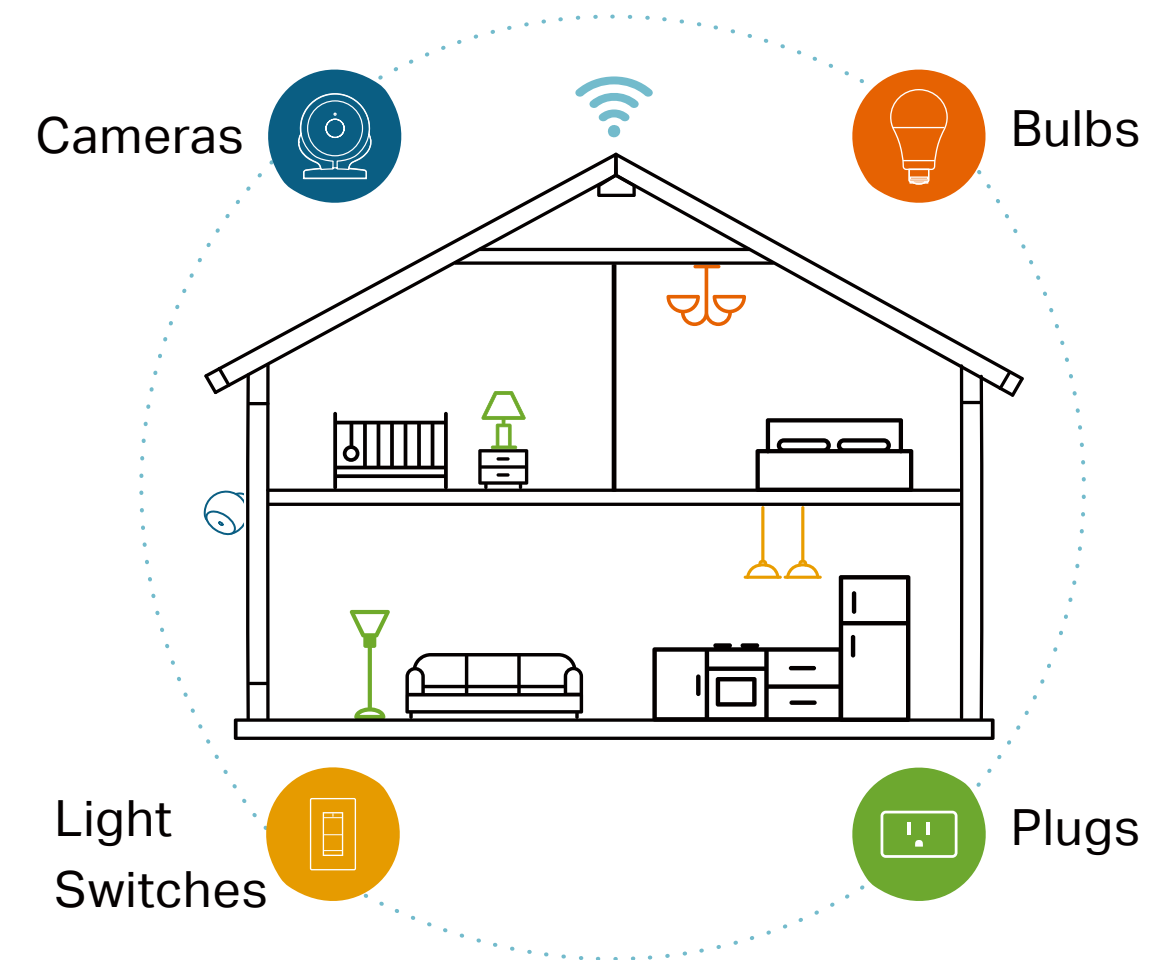

*The Alexa and Google Assistant are not available in all languages and countries.

Multi-scene

Create multiple scenes like theater scene, party scene or sleeping scene with different settings for various occasions, and tap yours when you want the light your way.

Highlights

Energy Saving

Reduce energy use up to 80% without losing brightness or quality.

Your Home. One App.

With the Kasa Smart app, you can easily access and control smart plugs, cameras, light switches, bulbs and more. Checking in on your home is only a few taps away.

Learn more at [tp-link.com/smarthome](https://www.tp-link.com/smarthome)

Features

Ease of Use

- **No Hub Required** – Connect to your existing Wi-Fi router with no extra hub required
- **Remote Control** – Control your smart bulbs from anywhere with the free Kasa app
- **Scheduling** – Set schedules to turn on/off the smart bulbs at any chosen time for your convenience
- **Multi-scene** – Save your light settings as different scenes to enjoy instant access to them
- **Grouping** - Use Grouping to combine your Kasa devices with other Kasa Smart devices for seamless control with one single tap on your smartphone
- **Smart Actions** – With Smart Actions, your Kasa devices can work together to create a smarter smart home

Compatibility

- **Works with Voice Assistants** – Control smart bulbs using the leading voice assistants such as Amazon Alexa and Google Assistant
- **Compatible with Android, iOS** – The free Kasa app lets you run smart bulbs from any Android (5.0 and higher) or iOS (iOS 10 and higher) devices
- **Works with SmartThings** – Control and manage your Kasa devices with SmartThings